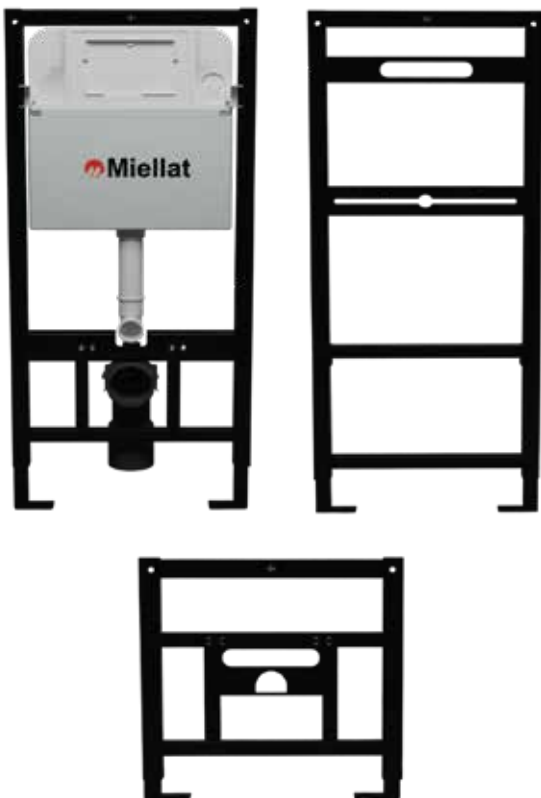

FOR DRY BUILD -UP INSTALLATION

WC SYSTEMS MIELLAT SOLUTION FOR EVERY SPACE

We provide a diverse selection of WC systems and installation frames, all entirely manufactured in the UAE .Whether for a compact bathroom or a spacious commercial facility ,we deliver top quality and reliability.

Our collaboration with plumbers during the development of Miellat products ensures maximum comfort and straightforward installation.

We provide WC systems designed for wall and plasterboard installations ,along with frames for wash basins urinals, and bidets,as well the essential accessories.